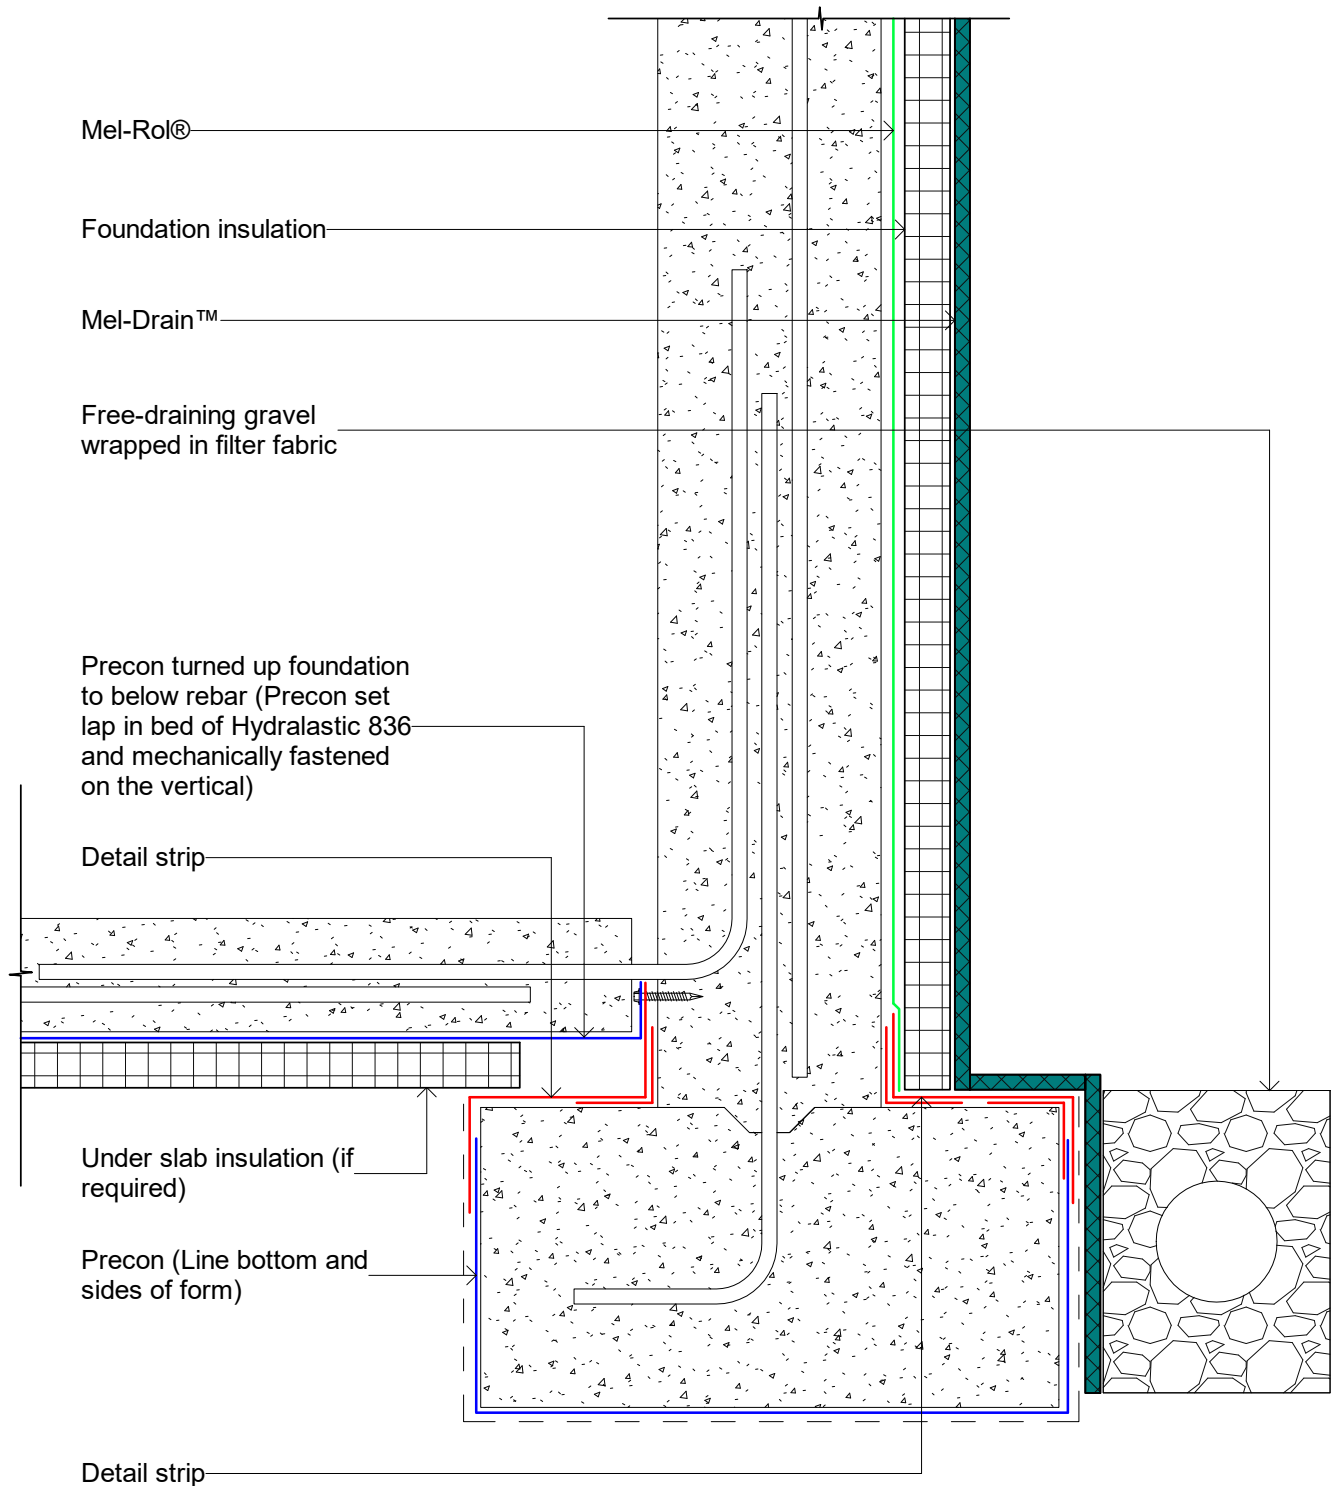

Neuchâtel Tanking Detail Drawings

Document Version: 001

Issue Date: 2nd November 2023

CodeMark

CMNZ70011

CodeMark

CMNZ70011

CodeMark

CMNZ70011

CodeMark

CMNZ70011

CodeMark

CMNZ70011

CodeMark

CMNZ70011

File:		
Scale:	1 : 5	Reference
Date:	September 2018	NEU_MEL_006

CodeMark

CMNZ70011

File:	Scale: 1 : 5	Reference
Date: September 2018		NEU_MEL_007