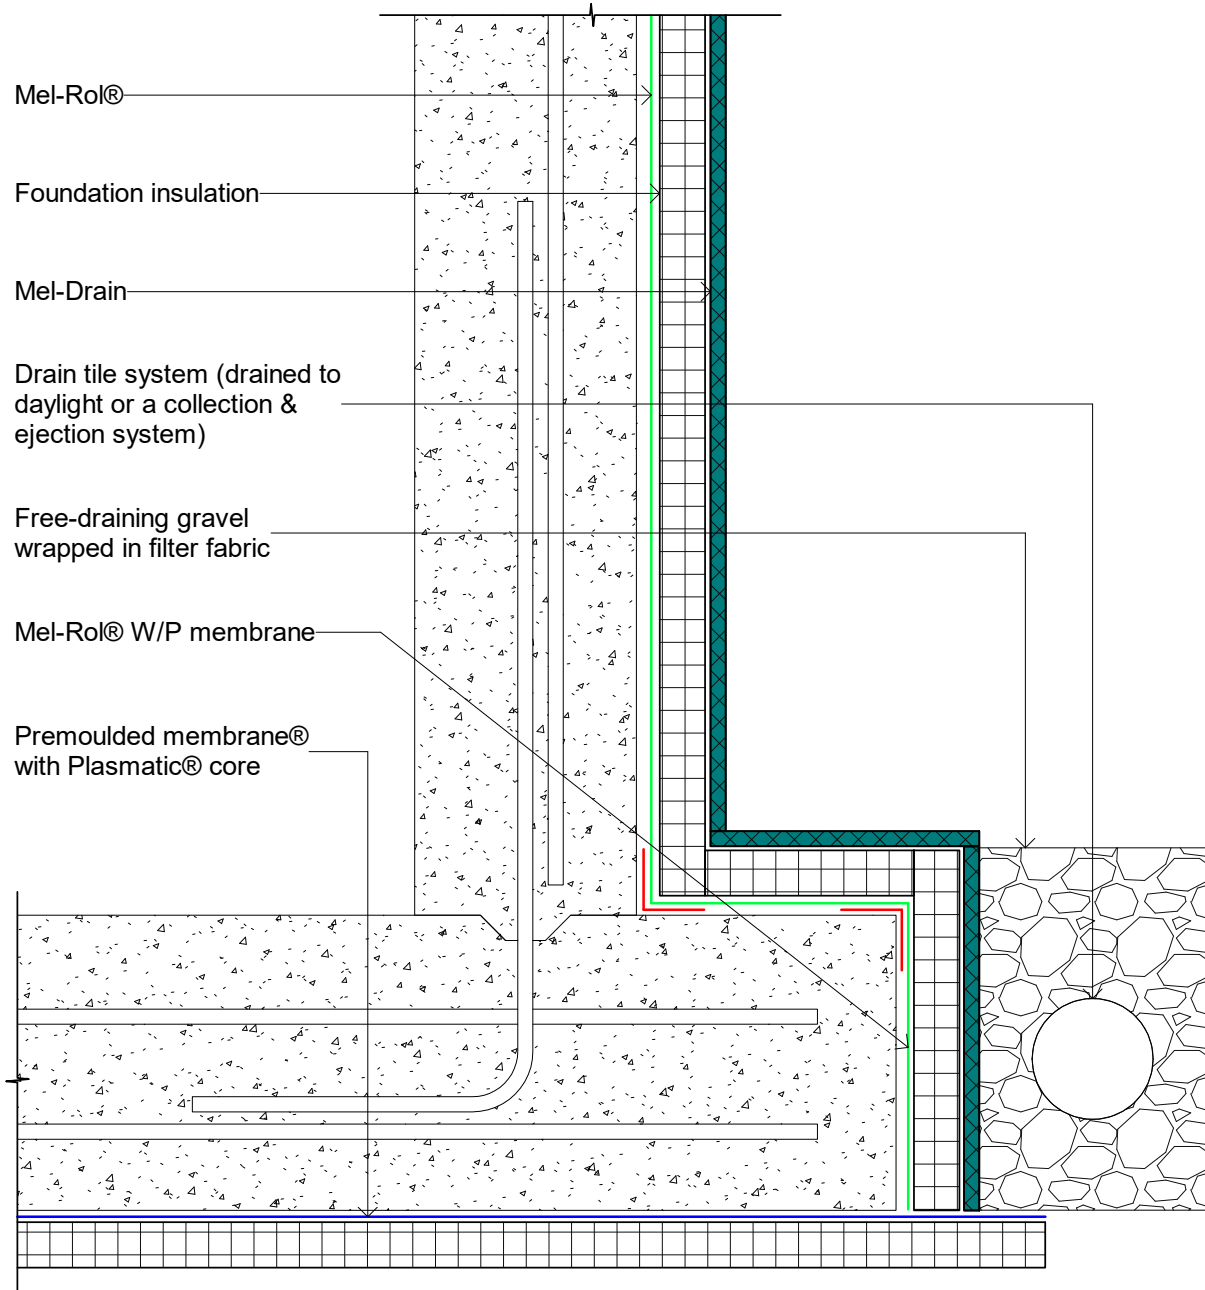

Neuchâtel Tanking Detail Drawings

Document Version: 001

Issue Date: 2nd November 2023

CodeMark

CMNZ70011

CodeMark

CMNZ70011

CodeMark

CMNZ70011

CodeMark

CMNZ70011

CodeMark

CMNZ70011

CodeMark

CMNZ70011

File:		
Scale:	1 : 5	Reference
Date:	September 2018	NEU_MEL_006

CodeMark

CMNZ70011

File:	Scale: 1 : 5	Reference
Date: September 2018		NEU_MEL_007