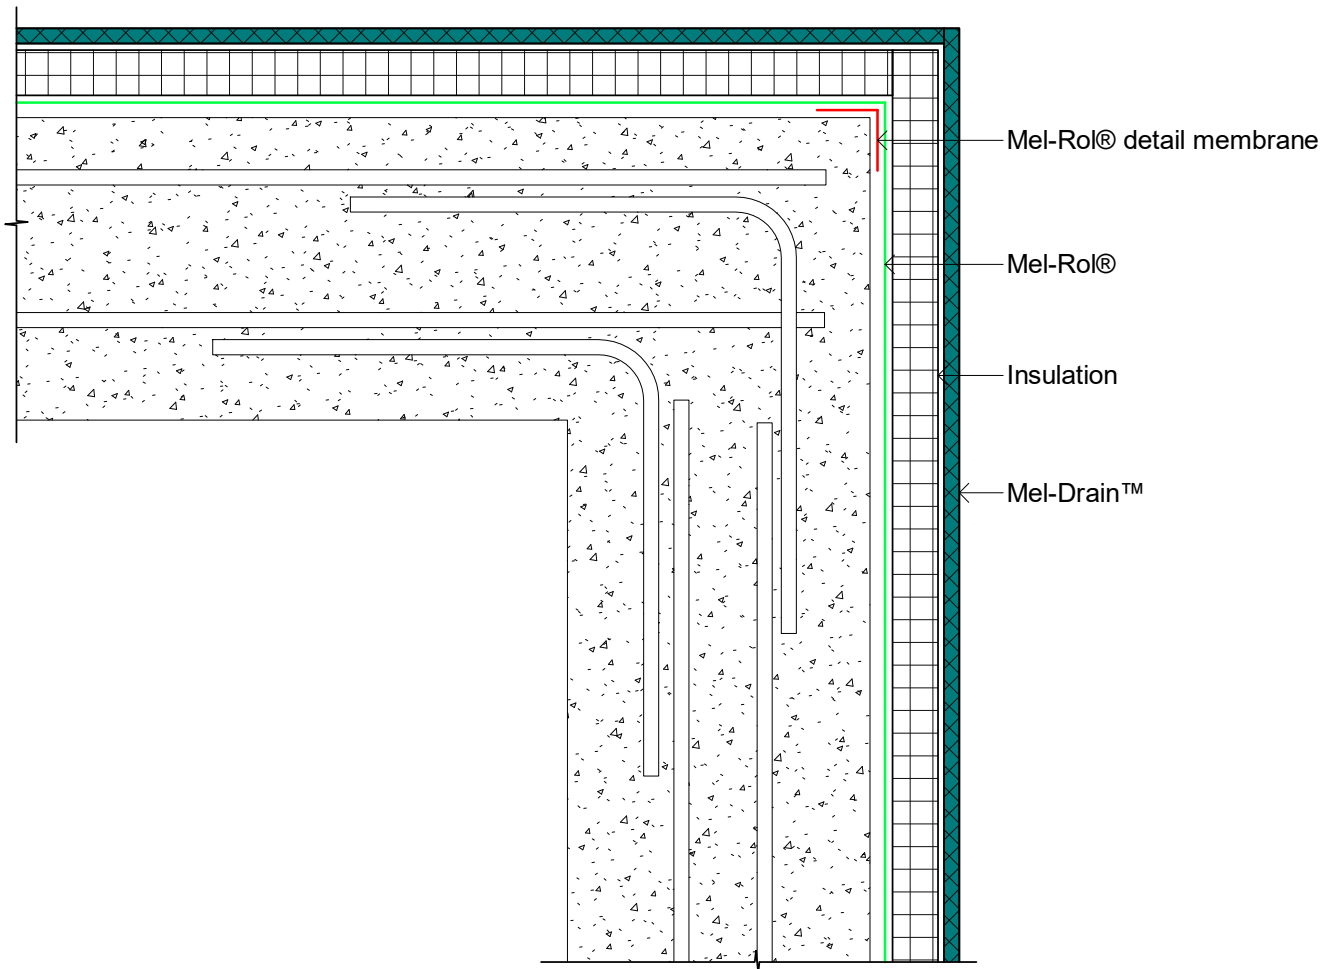

Neuchâtel Tanking Detail Drawings

Document Version: 001

Issue Date: 2nd November 2023

CodeMark

CMNZ70011

CodeMark

CMNZ70011

CodeMark

CMNZ70011

CodeMark

CMNZ70011

CodeMark

CMNZ70011

CodeMark

CMNZ70011

File:		
Scale:	1 : 5	Reference
Date:	September 2018	NEU_MEL_006